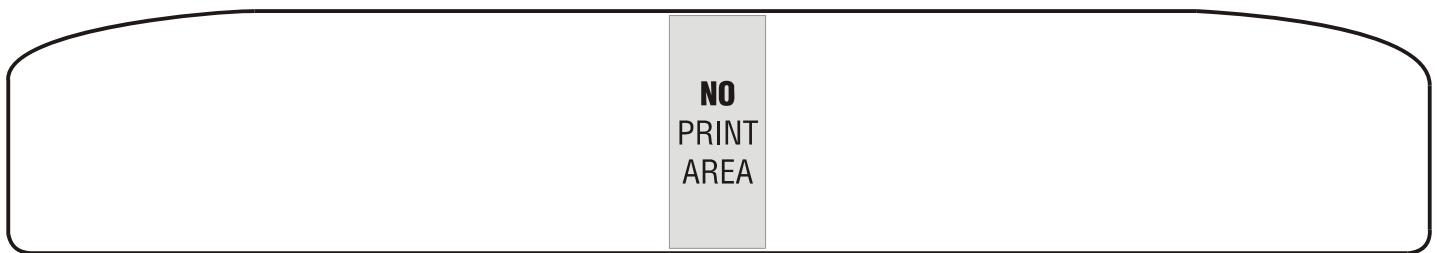

Guillow Gliders

SELF PROMOTION

It is plane to see that you will discover new heights with this self-promotion!

617

You will receive:

- → **500** #25-1 balsa wood gliders imprinted with black ink (imprint area: 1¼" x 7")
- → Your logo (camera ready artwork required) and three lines of copy – artwork@guillow.com
- → Price includes one set up cost and one plate cost
- → Shipped to one location – Continental US only
- → Terms: Net 30 days (subject to credit approval)
- → Production Time: 7 - 10 working days

WING LAYOUT

☐ **Yes, please send me my GUILLOW'S Self-Promotion Package for only $500.00_(A)**

Company Name: _____ ASI# _____

Contact: _____ PO# _____

Phone Number: _____ Fax Number: _____

Email Address: _____

Bill To/Ship To:

_____
_____
_____

Signature: _____