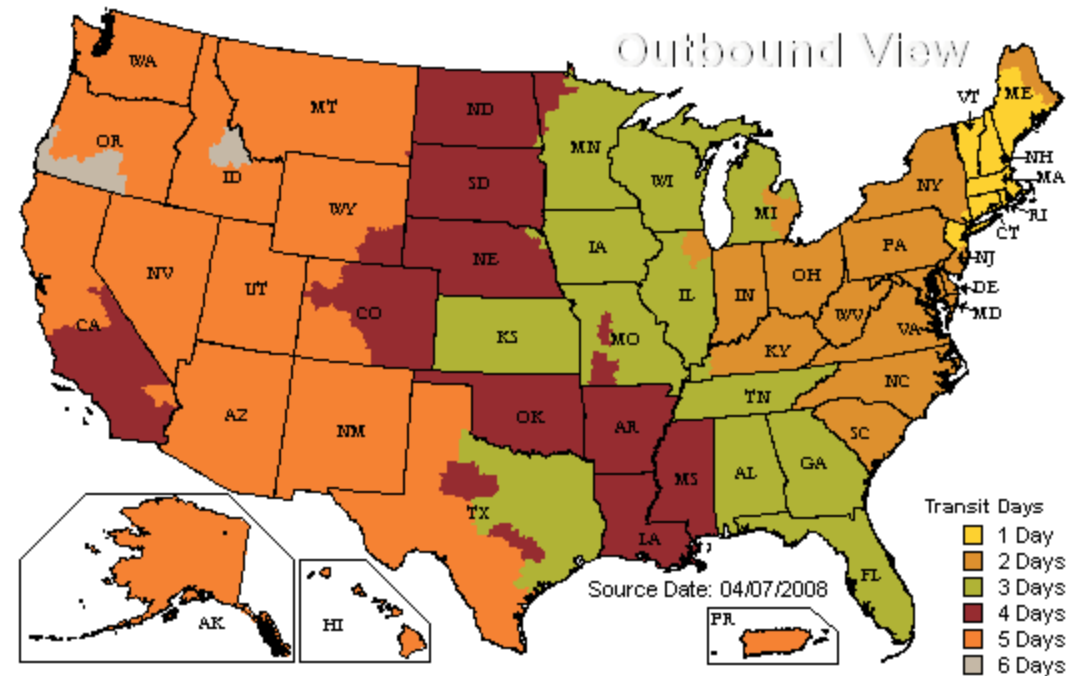

U.S. Ground Map Results

Business days in transit from: WAKEFIELD, MA 01880

Service Map colors may vary due to differences in hardware and software. This map is a general representation of UPS Ground transit times. For service availability and to calculate the delivery time for a package shipped between a specific origin and destination worldwide, select **Calculate Time & Cost** in the **Shipping** tab.